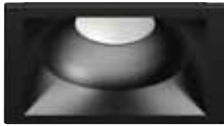

XC810-45BK

XC840-45BK

XC890-45BK

21W Square LED Down Light & Spotlight XC810-45, XC840-45 & XC890-45

- Power consumption: 37 Vdc 0.45A constant current
- Ideal illumination height: 4 ~ 5 meters
- White lighting fixture, solid aluminium
- Cut size: 115x115mm (4-1/2 x 4-1/2"), recessed mounting
- Complete with LED driver 100 ~ 240 Vac 50 / 60 Hz

Illustration

XC810-45BK

Model

XC810-45 21W Square LED Down Light

- Diffused

XC810-45BK-WW warm white

XC810-45BK-NW neutral white

XC810-45BK-CW cool white

- 24° spot, 24° tilt & 360° swivel

XC890-45BK-WW warm white

XC890-45BK-NW neutral white

XC890-45BK-CW cool white