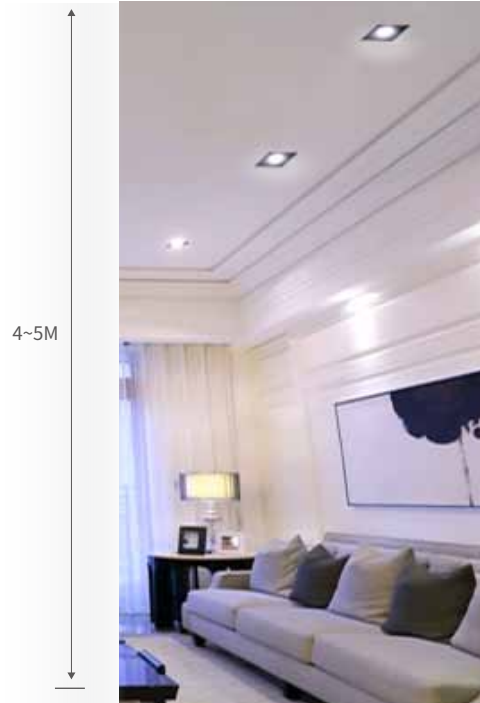

XC810-45BK

XC840-45BK

XC890-45BK

21W Square LED Down Light & Spotlight XC810-45, XC840-45 & XC890-45

- Power consumption: 37 Vdc 0.45A constant current
- Ideal illumination height: 4 ~ 5 meters
- White lighting fixture, solid aluminium
- Cut size: 115x115mm (4-1/2 x 4-1/2"), recessed mounting
- Complete with LED driver 100 ~ 240 Vac 50 / 60 Hz

Illustration

XC810-45BK

Model

XC810-45 21W Square LED Down Light

- Diffused

XC810-45BK-WW warm white

XC810-45BK-NW neutral white

XC810-45BK-CW cool white

- 24° spot, 24° tilt & 360° swivel

XC890-45BK-WW warm white

XC890-45BK-NW neutral white

XC890-45BK-CW cool white