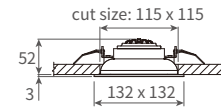

Model

XC810-45 21W Square LED Down Light

- Diffused

XC810-45BK-WW warm white

XC810-45BK-NW neutral white

XC810-45BK-CW cool white

XC840-45BK