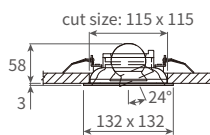

XC840-45 21W Square LED Spotlight

- 40° spot, non-swivel

XC840-45BK-WW warm white

XC840-45BK-NW neutral white

XC840-45BK-CW cool white

XC890-45BK