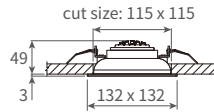

Illustration

XC810-45BK